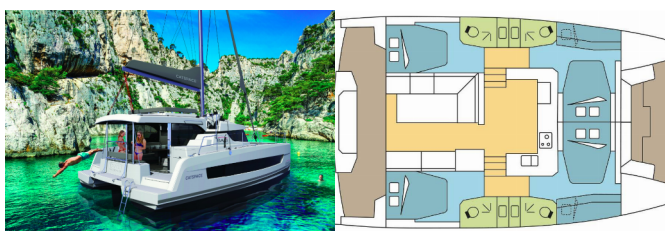

BALI CATSPACE

ENDEAVOUR (2024)

Silver Sail Ltd • Kralja Zvonimira 14 • 21000 Split • Croatia

Phone: +385 99 2608 224

E-mail: info@silversail.hr

Web: www.silversail.hr

Yacht Base	Sicily, Portorosa, Italy
Yacht ID	11328
Yacht Brands	Catana
Yacht Name	ENDEAVOUR
Production Year	2024
Length	40 Ft
Cabins	4
Berths	8
Persons	10
WC/Shower	4

COMFORT: Forward cockpit cushions, Helmsman seat cushions, Mosquito nets

DECK: Bar, Bimini top, Cockpit table, Cockpit/stern, outside shower, Davit, Dinghy with outboard engine, Electric anchor windlass, Flybridge, Foredeck sunbathing area, Grill/Barbecue/Plancha, Seats for aft bench, Spring cleats, Sun awning (forward cockpit), Swimming ladder