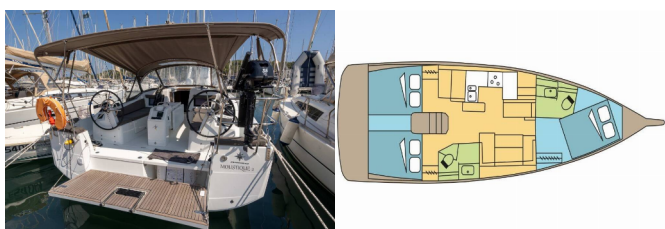

SUN ODYSSEY 410

MOUSTIQUE II (2024)

Silver Sail Ltd • Kralja Zvonimira 14 • 21000 Split • Croatia

Phone: +385 99 2608 224

E-mail: info@silversail.hr

Web: www.silversail.hr

Yacht Base	Cote D'Azur, Port Pin Rolland, France
Yacht ID	11320
Yacht Brands	Jeanneau
Yacht Name	MOUSTIQUE II
Production Year	2024
Length	41 Ft
Cabins	3
Berths	6
Persons	6
WC/Shower	2

COMFORT: Cockpit cushions

DECK: Bimini top, Cockpit table, Dinghy with outboard engine, Electric anchor windlass, Sprayhood

GALLEY: Kitchen utensils (Galley equipment, cutlery), Oven, Refrigerator, Stove

INTERIOR: Upholstery

NAVIGATION: Autopilot, GPS chart plotter, Wind/speed/depth instruments

SAFETY: VHF radio

SAILS: Lazy bag, Lazy jacks

YACHT ELECTRICS: Batteries, Battery charger, Battery monitor, DC plugs 12V, El. plugs 220V in all boats spaces, Inverter, Lithium battery, Shore power connection