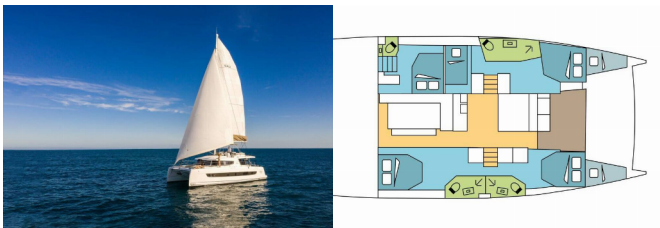

BALI 4.6

SLOW ONE (2024)

Silver Sail Ltd • Kralja Zvonimira 14 • 21000 Split • Croatia

Phone: +385 99 2608 224

E-mail: info@silversail.hr

Web: www.silversail.hr

Yacht Base	Trogir, Yachtclub Seget (Marina Baotic), Croatia
Yacht ID	11299
Yacht Brands	Catana
Yacht Name	SLOW ONE
Production Year	2024
Length	47 Ft
Cabins	5 + 2
Berths	10
Persons	12
WC/Shower	4

DECK: Cockpit table, Cockpit/stern, outside shower, Dinghy hydraulic lifting system, Electric anchor windlass, Grill/Barbecue/Plancha, Remote control for anchor winch with chain counter at helm, Swimming ladder