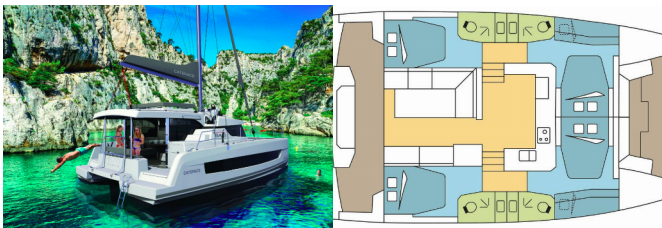

BALI CATSPACE

ALIBI (2024)

Silver Sail Ltd • Kralja Zvonimira 14 • 21000 Split • Croatia

Phone: +385 99 2608 224

E-mail: info@silversail.hr

Web: www.silversail.hr

Yacht Base	Palma De Mallorca, Marina Naviera Balear, Spain
Yacht ID	11274
Yacht Brands	Catana
Yacht Name	ALIBI
Production Year	2024
Length	40 Ft
Cabins	4
Berths	8
Persons	10
WC/Shower	4

COMFORT: Forward cockpit cushions, Helmsman seat cushions, Mosquito nets

DECK: Bar, Bimini top, Cockpit table, Cockpit/stern, outside shower, Davit, Dinghy with outboard engine, Electric anchor windlass, Flybridge, Foredeck sunbathing area, Grill/Barbecue/Plancha, Remote control for anchor winch with chain counter at helm, Seats for aft bench, Spring cleats, Sun awning (forward cockpit), Swimming ladder