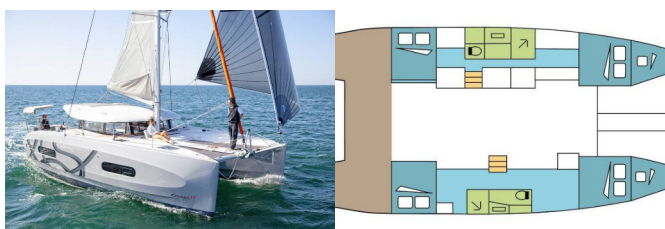

EXCESS 11

TWINKLING (2024)

Silver Sail Ltd • Kralja Zvonimira 14 • 21000 Split • Croatia

Phone: +385 99 2608 224

E-mail: info@silversail.hr

Web: www.silversail.hr

Yacht Base	Pula, ACI Marina Pomer, Croatia
Yacht ID	11250
Yacht Brands	Excess
Yacht Name	TWINKLING
Production Year	2024
Length	37 Ft
Cabins	4 + 2
Berths	8 + 2
Persons	10
WC/Shower	2

DECK: Anchor, Bimini top, Cockpit table, Davit, Deck lights, Pulpit seat

ENTERTAINMENT: FUSION sound system, Indoor speakers, Outdoor speakers

INTERIOR: Electric fans, Electric toilet, Upholstery

NAVIGATION: AIS, Autopilot, Compass, Depthsounder, GPS chart plotter, Helm station, Log/speed instrument, Wind instrument/Anemometer

SAFETY: VHF radio

SAILS: Lazy bag

YACHT ELECTRICS: 230 volt socket, Batteries, Battery charger, Inverter, Shore power connection, Solar panels, USB sockets, Watermaker - desalinator

PRICE AND AVAILABILITY