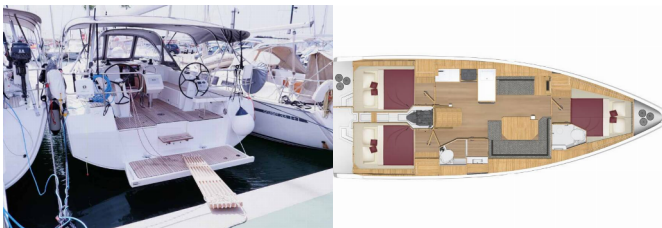

# BAVARIA C38

Alesia (2024)

Silver Sail Ltd • Kralja Zvonimira 14 • 21000 Split • Croatia

Phone: +385 99 2608 224

E-mail: info@silversail.hr

Web: www.silversail.hr

<b>Yacht Base</b>	Palma De Mallorca, Real Club Nautico, Spain
<b>Yacht ID</b>	11242
<b>Yacht Brands</b>	Bavaria
<b>Yacht Name</b>	Alesia
<b>Production Year</b>	2024
<b>Length</b>	37 Ft
<b>Cabins</b>	3
<b>Berths</b>	6 + 1
<b>Persons</b>	7
<b>WC/Shower</b>	2

**COMFORT:** Cockpit cushions

**DECK:** Bimini top, Black ball, Black conus, Boat hook, Bosun's chair (Safe seat)(boatswain's chair), Cockpit table, Cockpit/stern, outside shower, Dinghy, Dinghy (byboat) pump, Electric anchor windlass, Fenders, Gangway, Impeller, V-belt, oilfilter, Main anchor, Mooring ropes , Repair box for dinghy, Round/globular fender, Spare anchor (Reserve, Auxiliary anchor), Spotlight / Headlights, Sprayhood, Teak cockpit, Water hose

**YACHT ELECTRICS:** Battery charger , Battery storage system, Heating, Shore connection 220 V, USB sockets