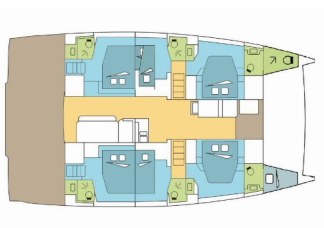

BALI 4.8

FIRST TRACKS_DB (2022)

Silver Sail Ltd • Kralja Zvonimira 14 • 21000 Split • Croatia

Phone: +385 99 2608 224

E-mail: info@silversail.hr

Web: www.silversail.hr

Yacht Base	Nassau, Palm Cay Marina, Bahamas
Yacht ID	11235
Yacht Brands	Catana
Yacht Name	FIRST TRACKS_DB
Production Year	2022
Length	49 Ft
Cabins	6 + 1
Berths	12 + 1
WC/Shower	6 + 1

DECK: Cockpit/stern, outside shower, Davit, Electric anchor windlass, Flybridge, Grill/Barbecue/Plancha, Swimming ladder

ENTERTAINMENT: Fusion radio

GALLEY: Microwave, Oven, Stove

INTERIOR: Electric fans in cabins, Electric toilet