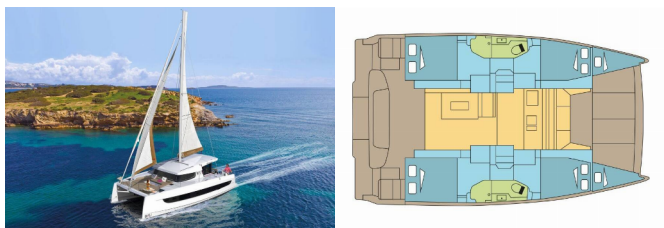

Silver Sail Ltd • Kralja Zvonimira 14 • 21000 Split • Croatia

Phone: +385 99 2608 224

E-mail: info@silversail.hr

Web: www.silversail.hr

Yacht Base	Grenada, Port Louis Marina, Caribbean
Yacht ID	11230
Yacht Brands	Catana
Yacht Name	KERLACH
Production Year	2025
Length	40 Ft
Cabins	4 + 2
Berths	8 + 2
Persons	10
WC/Shower	2

COMFORT: Cockpit cushions, Mosquito nets

DECK: Chain counter on helm station, Cockpit table, Cockpit/stern, outside shower, Davit, Electric anchor windlass, Grill/Barbecue/Plancha, Spring cleats, Swimming ladder