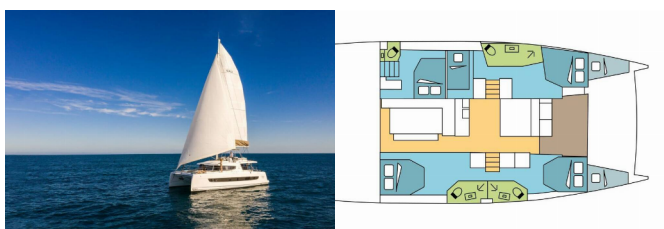

BALI 4.6

GYPSOPHILA (2024)

Silver Sail Ltd • Kralja Zvonimira 14 • 21000 Split • Croatia

Phone: +385 99 2608 224

E-mail: info@silversail.hr

Web: www.silversail.hr

Yacht Base	Polynesia, Raiatea, French Polynesia
Yacht ID	11208
Yacht Brands	Catana
Yacht Name	GYPSOPHILA
Production Year	2024
Length	47 Ft
Cabins	5 + 2
Berths	10 + 2
Persons	12
WC/Shower	4

COMFORT: Cockpit cushions, Mosquito nets, Sun loungers

DECK: Cockpit table, Cockpit/stern, outside shower, Dinghy, Electric anchor windlass, Fly sunbathing area, Flybridge, Grill/Barbecue/Plancha, Spring cleats, Swimming ladder