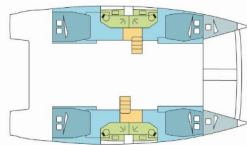

BALI 4.4

FLAX (2024)

Silver Sail Ltd • Kralja Zvonimira 14 • 21000 Split • Croatia

Phone: +385 99 2608 224

E-mail: info@silversail.hr

Web: www.silversail.hr

Yacht Base	St. Martin, Marina De L'Anse Marcel, Caribbean
Yacht ID	11193
Yacht Brands	Catana
Yacht Name	FLAX
Production Year	2024
Length	44 Ft
Cabins	4 + 2
Berths	8 + 2
Persons	10
WC/Shower	4

COMFORT: Forward cockpit cushions, Helmstation seat cushions, Mosquito nets

DECK: Bimini top, Cockpit table, Cockpit/stern, outside shower, Davit, Electric anchor windlass, Flybridge, Grill/Barbecue/Plancha, Seats for aft bench, Swimming ladder