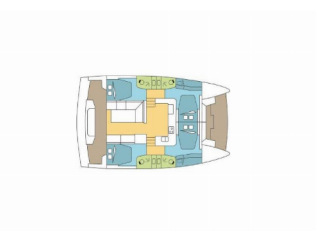

BALI CATSPACE

GLORY LILY (2024)

Silver Sail Ltd • Kralja Zvonimira 14 • 21000 Split • Croatia

Phone: +385 99 2608 224

E-mail: info@silversail.hr

Web: www.silversail.hr

Yacht Base	St. Martin, Marina De L'Anse Marcel, Caribbean
Yacht ID	11191
Yacht Brands	Catana
Yacht Name	GLORY LILY
Production Year	2024
Length	40 Ft
Cabins	4
Berths	8
Persons	10
WC/Shower	4

COMFORT: Cockpit cushions, Forward cockpit cushions, Helmsman seat cushions, Mosquito nets

DECK: Bimini top, Cockpit table, Cockpit/stern, outside shower, Davit, Electric anchor windlass, Fly sunbathing area, Grill/Barbecue/Plancha, Seats for aft bench, Swimming ladder

ENTERTAINMENT: Fusion radio

GALLEY: Additional fridge, Oven, Refrigerator

INTERIOR: Electric fans in cabins, Electric toilet, Upholstery

NAVIGATION: AIS, Autopilot, Depthsounder, GPS chart plotter, Wind instrument/Anemometer