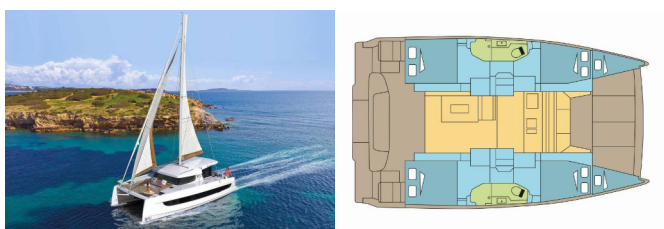

Silver Sail Ltd • Kralja Zvonimira 14 • 21000 Split • Croatia

Phone: +385 99 2608 224

E-mail: info@silversail.hr

Web: www.silversail.hr

Yacht Base	St. Martin, Marina De L'Anse Marcel, Caribbean
Yacht ID	11190
Yacht Brands	Catana
Yacht Name	CHRYSANthemUM
Production Year	2024
Length	40 Ft
Cabins	4 + 2
Berths	8 + 2
Persons	10
WC/Shower	2

COMFORT: Cockpit cushions, Forward cockpit cushions, Helmsman seat cushions

DECK: Chain counter on helm station, Cockpit table, Cockpit/stern, outside shower, Davit, Electric anchor windlass, Grill/Barbecue/Plancha, Swimming ladder