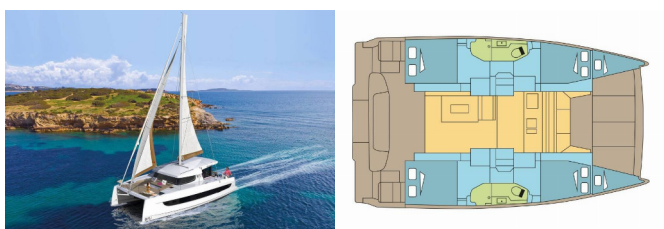

Silver Sail Ltd • Kralja Zvonimira 14 • 21000 Split • Croatia

Phone: +385 99 2608 224

E-mail: info@silversail.hr

Web: www.silversail.hr

Yacht Base	St. Martin, Marina De L'Anse Marcel, Caribbean
Yacht ID	11188
Yacht Brands	Catana
Yacht Name	CHERRY BLOSSOM
Production Year	2024
Length	40 Ft
Cabins	4 + 2
Berths	8 + 2
Persons	10
WC/Shower	2

COMFORT: Cockpit cushions, Forward cockpit cushions, Helmsman seat cushions

DECK: Chain counter on helm station, Cockpit table, Cockpit/stern, outside shower, Davit, Electric anchor windlass, Grill/Barbecue/Plancha, Swimming ladder