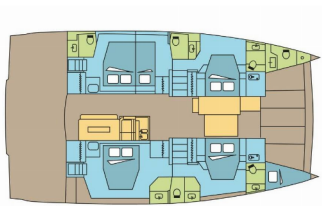

BALI 4.8

LA BRISE 2 (2023)

Silver Sail Ltd • Kralja Zvonimira 14 • 21000 Split • Croatia

Phone: +385 99 2608 224

E-mail: info@silversail.hr

Web: www.silversail.hr

Yacht Base	Fethiye, Yacht Classic Hotel Marina, Turkey
Yacht ID	11164
Yacht Brands	Catana
Yacht Name	LA BRISE 2
Production Year	2023
Length	49 Ft
Cabins	5 + 1
Berths	10 + 1
Persons	11
WC/Shower	5 + 1