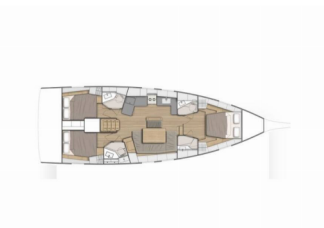

OCEANIS 46.1 PERFORMANCE LINE

Salina (2022)

Silver Sail Ltd • Kralja Zvonimira 14 • 21000 Split • Croatia

Phone: +385 99 2608 224

E-mail: info@silversail.hr

Web: www.silversail.hr

Yacht Base	Golfo Aranci Marina Dell'Isola, Italy
Yacht ID	11141
Yacht Brands	Beneteau
Yacht Name	Salina
Production Year	2022
Length	48 Ft
Cabins	3
Berths	6 + 1
Persons	7
WC/Shower	3

COMFORT: Cockpit cushions

DECK: Anchor line, Anchor swivel, Bimini top, Black ball, Black conus, Boat hook, Bosun's chair (Safe seat)(boatswain's chair), Canister for water, Cockpit table with light, Cockpit/stern, outside shower, Dinghy, Dinghy (byboat) pump, Electric anchor windlass, Fenders, Gangway, Hawser, Impeller, V-belt, oilfilter, Jerry cans for diesel, Main anchor, Mooring ropes , Plastic bucket, Repair box for dinghy, Round/globular fender, Spare anchor (Reserve, Auxiliary anchor), Spotlight / Headlights, Sprayhood, Teak cockpit, Water hose