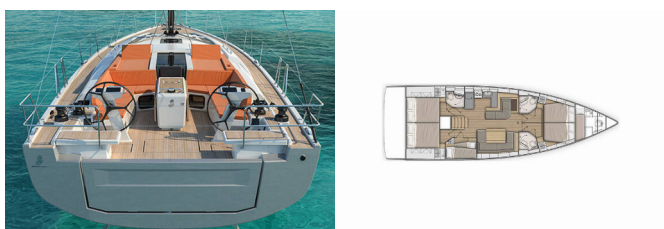

OCEANIS 51.1

Glafki (2023)

Silver Sail Ltd • Kralja Zvonimira 14 • 21000 Split • Croatia

Phone: +385 99 2608 224

E-mail: info@silversail.hr

Web: www.silversail.hr

Yacht Base	Athens, Alimos Marina, Greece
Yacht ID	11103
Yacht Brands	Beneteau
Yacht Name	Glafki
Production Year	2023
Length	52 Ft
Cabins	5 + 1
Berths	10 + 2
Persons	12
WC/Shower	3 + 1

COMFORT: Cockpit cushions

DECK: Cockpit table, Cockpit/stern, outside shower, Dinghy with outboard engine, Gangway, Teak cockpit

ENTERTAINMENT: Radio CD/mp3 player, USB, AUX input

GALLEY: Oven, Refrigerator