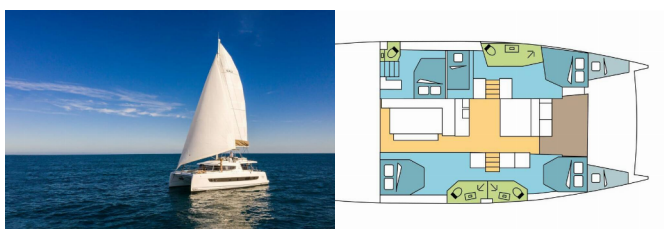

BALI 4.6

BELLA MARIE_X (2024)

Silver Sail Ltd • Kralja Zvonimira 14 • 21000 Split • Croatia

Phone: +385 99 2608 224

E-mail: info@silversail.hr

Web: www.silversail.hr

Yacht Base	BVI, Hodge's Creek Marina, British Virgin Islands
Yacht ID	11089
Yacht Brands	Catana
Yacht Name	BELLA MARIE_X
Production Year	2024
Length	47 Ft
Cabins	5 + 2
Berths	10 + 2
Persons	12
WC/Shower	4

COMFORT: Cockpit cushions, Mosquito nets, Sun loungers

DECK: Bimini top, Cockpit table, Cockpit/stern, outside shower, Dinghy, Electric anchor windlass, Flybridge, Grill/Barbecue/Plancha, Remote control for anchor winch with chain counter at helm, Swimming ladder

ENTERTAINMENT: Fusion radio

GALLEY: Microwave, Oven, Refrigerator

INTERIOR: Electric fans in cabins, Electric toilet

NAVIGATION: AIS, Autopilot, GPS chart plotter

SAFETY: VHF radio

SAILS: Electric winch, Lazy bag, Lazy jacks