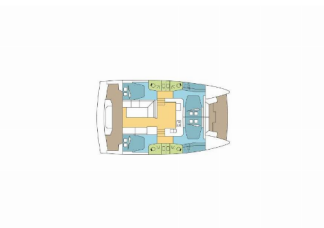

BALI CATSPACE

The Bath (2021)

Silver Sail Ltd • Kralja Zvonimira 14 • 21000 Split • Croatia

Phone: +385 99 2608 224

E-mail: info@silversail.hr

Web: www.silversail.hr

Yacht Base	Guadeloupe, La Marina Bas Du Fort, Caribbean
Yacht ID	11070
Yacht Brands	Catana
Yacht Name	The Bath
Production Year	2021
Length	40 Ft
Cabins	4
Berths	8
Persons	10
WC/Shower	4

COMFORT: Cockpit cushions

DECK: Cockpit/stern, outside shower, Electric anchor windlass, Swimming ladder

ENTERTAINMENT: Fusion radio

GALLEY: Oven, Refrigerator

INTERIOR: Electric fans in cabins

NAVIGATION: Autopilot, Depthsounder, GPS chart plotter, Speedometer (Speed log), Wind instrument/Anemometer