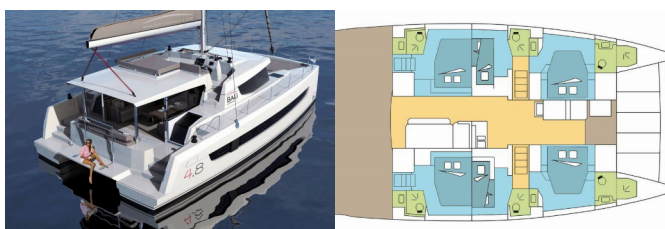

BALI 4.8

SUNFLOWER (2024)

Silver Sail Ltd • Kralja Zvonimira 14 • 21000 Split • Croatia

Phone: +385 99 2608 224

E-mail: info@silversail.hr

Web: www.silversail.hr

Yacht Base	Martinique, Le Marin, Caribbean
Yacht ID	11069
Yacht Brands	Catana
Yacht Name	SUNFLOWER
Production Year	2024
Length	49 Ft
Cabins	6
Berths	12 + 2
Persons	12
WC/Shower	6

COMFORT: Cockpit cushions

DECK: Bimini top, Cockpit table, Cockpit/stern, outside shower, Dinghy, Electric anchor windlass, Swimming ladder

ENTERTAINMENT: Fusion radio

GALLEY: Hot water, Refrigerator

INTERIOR: Electric fans in cabins, Electric toilet