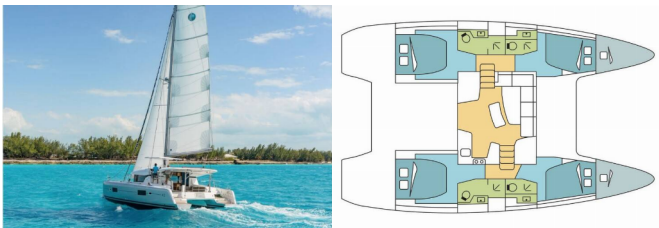

LAGOON 42

ANEMONE (2024)

Silver Sail Ltd • Kralja Zvonimira 14 • 21000 Split • Croatia

Phone: +385 99 2608 224

E-mail: info@silversail.hr

Web: www.silversail.hr

Yacht Base	Martinique, Le Marin, Caribbean
Yacht ID	11064
Yacht Brands	Lagoon
Yacht Name	ANEMONE
Production Year	2024
Length	42 Ft
Cabins	4 + 2
Berths	8 + 2 + 2
Persons	12
WC/Shower	4

COMFORT: Cockpit cushions

DECK: Bimini top, Cockpit fridge, Cockpit/stern, outside shower, Dinghy, Electric anchor windlass, Swimming ladder

ENTERTAINMENT: Fusion radio, Outdoor speakers

GALLEY: Oven, Refrigerator, Stove

INTERIOR: Convertible table, Electric fans in cabins, Electric toilet

NAVIGATION: AIS, Autopilot, Depthsounder, GPS chart plotter, Speedometer (Speed log), Wind instrument/Anemometer

SAFETY: Black Water Tank, VHF radio