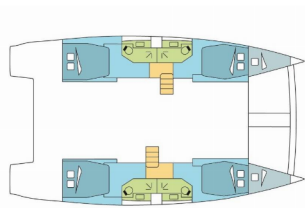

BALI 4.4

CURRENT BREAK (2023)

Silver Sail Ltd • Kralja Zvonimira 14 • 21000 Split • Croatia

Phone: +385 99 2608 224

E-mail: info@silversail.hr

Web: www.silversail.hr

Yacht Base	Nassau, Palm Cay Marina, Bahamas
Yacht ID	11045
Yacht Brands	Catana
Yacht Name	CURRENT BREAK
Production Year	2023
Length	44 Ft
Cabins	4 + 2
Berths	8 + 2
Persons	10
WC/Shower	4