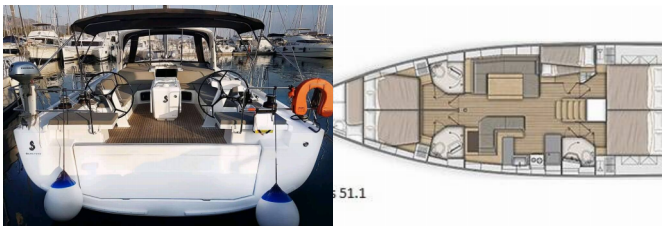

OCEANIS 51.1

One Piece (2018)

Silver Sail Ltd • Kralja Zvonimira 14 • 21000 Split • Croatia

Phone: +385 99 2608 224

E-mail: info@silversail.hr

Web: www.silversail.hr

Yacht Base	Athens, Alimos Marina, Greece
Yacht ID	11034
Yacht Brands	Beneteau
Yacht Name	One Piece
Production Year	2018
Length	52 Ft
Cabins	5 + 1
Berths	10 + 2
WC/Shower	3 + 1

DECK: Cockpit table, Cockpit/stern, outside shower, Dinghy with outboard engine, Teak deck

ENTERTAINMENT: TV, Underwater lights

GALLEY: Freezer, NESPRESSO coffee machine, Refrigerator

INTERIOR: Electric toilet

NAVIGATION: Autopilot, Bow thruster, GPS chart plotter - cockpit, Wind/speed/depth instruments

SAFETY: VHF radio

SAILS: Winch

YACHT ELECTRICS: Air Conditioning, Generator, Solar panels

PRICE AND AVAILABILITY