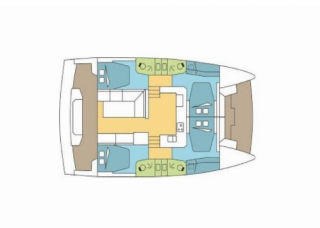

BALI CATSPACE

LE WH (2023)

Silver Sail Ltd • Kralja Zvonimira 14 • 21000 Split • Croatia

Phone: +385 99 2608 224

E-mail: info@silversail.hr

Web: www.silversail.hr

Yacht Base	Corsica, Ajaccio, Port De Plaisance Charles Ornano, France
Yacht ID	11015
Yacht Brands	Catana
Yacht Name	LE WH
Production Year	2023
Length	40 Ft
Cabins	4
Berths	8 + 2
Persons	12
WC/Shower	4

COMFORT: Cockpit cushions, Mosquito nets, Sundeck cushions

DECK: Bimini top, Chain counter on helm station, Cockpit table, Cockpit/stern, outside shower, Davit, Electric anchor windlass, Fly sunbathing area, Flybridge, Forward cockpit, Swimming ladder

ENTERTAINMENT: Fusion radio

GALLEY: Electric hob for cooking, Freezer, Oven

INTERIOR: Convertible table in salon, Curtains, Electric fans in cabins, Electric toilet

NAVIGATION: Autopilot, Depthsounder, GPS chart plotter - cockpit, Wind instrument/Anemometer