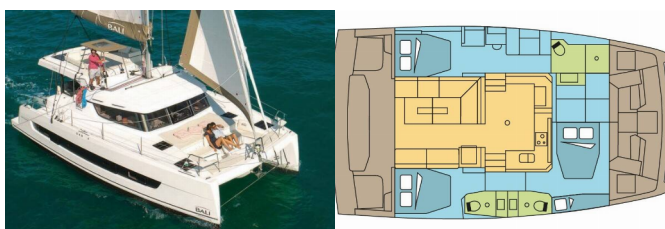

BALI CATSPACE OW

KATITUDE (2023)

Silver Sail Ltd • Kralja Zvonimira 14 • 21000 Split • Croatia

Phone: +385 99 2608 224

E-mail: info@silversail.hr

Web: www.silversail.hr

Yacht Base	BVI, Hodge's Creek Marina, British Virgin Islands
Yacht ID	11007
Yacht Brands	Catana
Yacht Name	KATITUDE
Production Year	2023
Length	40 Ft
Cabins	3
Berths	6 + 1
Persons	7
WC/Shower	3

COMFORT: Cockpit cushions, Deck cushions, Mosquito nets

DECK: Bimini top, Cockpit table, Cockpit/stern, outside shower, Davit, Dinghy, Electric anchor windlass, Flybridge, Grill/Barbecue/Plancha, Outboard engine, Remote control for anchor winch with chain counter at helm, Spring cleats, Swimming ladder