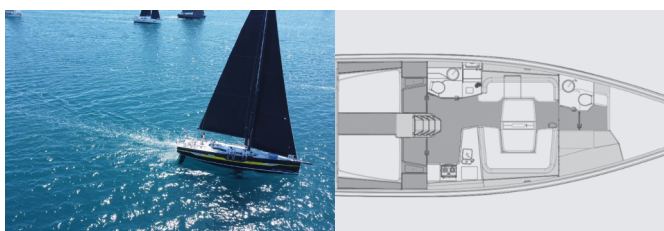

ELAN E6

Odin (2024)

Silver Sail Ltd • Kralja Zvonimira 14 • 21000 Split • Croatia

Phone: +385 99 2608 224

E-mail: info@silversail.hr

Web: www.silversail.hr

Yacht Base	Marina Pirovac, Croatia
Yacht ID	10994
Yacht Brands	Elan Marine
Yacht Name	Odin
Production Year	2024
Length	50 Ft
Cabins	4
Berths	8 + 2
WC/Shower	2

COMFORT: Cockpit cushions

DECK: Anchor with chain, Bathing platform, Bimini top, Bow sail locker, Cockpit fridge, Cockpit grill, Cockpit/stern, outside shower, Deck lights, Electric anchor windlass, Mooring Cleats, Set for steerman (helmsman's chair), Sprayhood, Winch handles

ENTERTAINMENT: FUSION sound system, Indoor speakers, Outdoor speakers, TV, Underwater lights, Wi-Fi Internet

GALLEY: Gas bottles, Gas cookers, Hot water, Kitchen utensils (Galley equipment, cutlery), Pressurized water system, Refrigerator, Sink

INTERIOR: Curtains, LED lights

NAVIGATION: 3 blade folding propeller, AIS, Autopilot, Bow thruster, Compass, GPS chart plotter, LED Navigation lights, Navigation (Nautical) charts and nautical guide , Windex

SAFETY: Automatic Inflatable Life Jacket, EPIRB-Distress radio beacons, Fire extinguisher , Guard rail, Liferaft , VHF radio

SAILS: Bowsprit, Genoa, Halyard winches, Lazy bag, Sails, Winch

YACHT ELECTRICS: 12V Socket, 230 volt socket, Air Conditioning, Battery monitor, Bilge pump - Electric, Heating, Inverter, Service batteries, Shore connection 220 V, Start battery, USB sockets