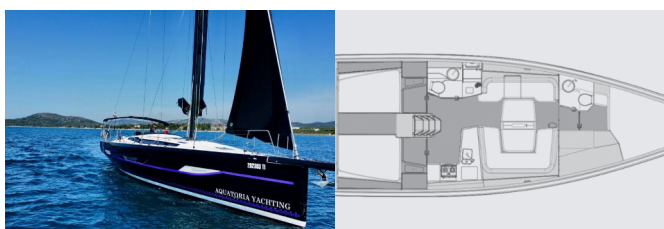

ELAN E6

Black Panther (2023)

Silver Sail Ltd • Kralja Zvonimira 14 • 21000 Split • Croatia

Phone: +385 99 2608 224

E-mail: info@silversail.hr

Web: www.silversail.hr

Yacht Base	Marina Pirovac, Croatia
Yacht ID	10993
Yacht Brands	Elan Marine
Yacht Name	Black Panther
Production Year	2023
Length	50 Ft
Cabins	4
Berths	8 + 2
WC/Shower	2

COMFORT: Cockpit cushions

DECK: Anchor with chain, Bathing platform, Bimini top, Bow sail locker, Cockpit/stern, outside shower, Deck lights, Electric anchor windlass, Mooring Cleats, Set for steerman (helmsman's chair), Sprayhood, Winch handles