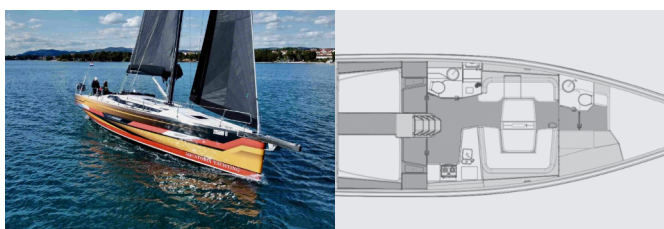

<b>Yacht Base</b>	Marina Pirovac, Croatia
<b>Yacht ID</b>	10991
<b>Yacht Brands</b>	Elan Marine
<b>Yacht Name</b>	Iron Man
<b>Production Year</b>	2024
<b>Length</b>	50 Ft
<b>Cabins</b>	4
<b>Berths</b>	8 + 2
<b>WC/Shower</b>	2

**COMFORT:** Cockpit cushions

**DECK:** Anchor with chain, Bathing platform, Bimini top, Bow sail locker, Cockpit/stern, outside shower, Deck lights, Electric anchor windlass, Mooring Cleats, Set for steerman (helmsman's chair), Sprayhood, Winch handles