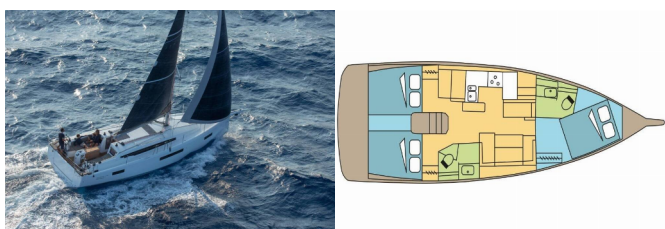

SUN ODYSSEY 410

SIPSI (2023)

Silver Sail Ltd • Kralja Zvonimira 14 • 21000 Split • Croatia

Phone: +385 99 2608 224

E-mail: info@silversail.hr

Web: www.silversail.hr

Yacht Base	BVI, Hodge's Creek Marina, British Virgin Islands
Yacht ID	10982
Yacht Brands	Jeanneau
Yacht Name	SIPSI
Production Year	2023
Length	41 Ft
Cabins	3
Berths	6
Persons	6
WC/Shower	2

DECK: Bimini top, Cockpit table, Cockpit/stern, outside shower, Dinghy, Electric anchor windlass, Outboard engine

ENTERTAINMENT: Indoor speakers, Outdoor speakers, Radio, USB, Bluetooth

GALLEY: Hot water, Kitchen utensils (Galley equipment, cutlery), Oven, Refrigerator, Stove