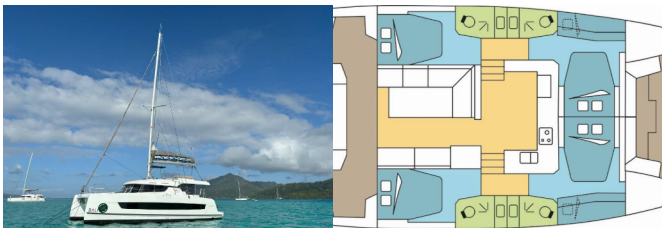

# BALI CATSPACE

YDIL (2022)

Silver Sail Ltd • Kralja Zvonimira 14 • 21000 Split • Croatia

Phone: +385 99 2608 224

E-mail: info@silversail.hr

Web: www.silversail.hr

<b>Yacht Base</b>	Polynesia, Raiatea, French Polynesia
<b>Yacht ID</b>	10956
<b>Yacht Brands</b>	Catana
<b>Yacht Name</b>	YDIL
<b>Production Year</b>	2022
<b>Length</b>	40 Ft
<b>Cabins</b>	4
<b>Berths</b>	8 + 2
<b>Persons</b>	12
<b>WC/Shower</b>	4

**COMFORT:** Cockpit cushions, Mosquito nets

**DECK:** Bimini top, Cockpit table, Cockpit/stern, outside shower, Davit, Electric anchor windlass, Flybridge, Grill/Barbecue/Plancha, Swimming ladder

**ENTERTAINMENT:** Radio