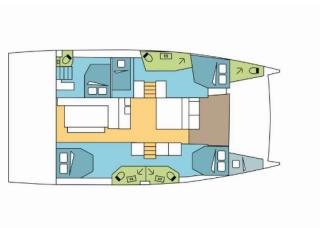

Silver Sail Ltd • Kralja Zvonimira 14 • 21000 Split • Croatia

Phone: +385 99 2608 224

E-mail: info@silversail.hr

Web: www.silversail.hr

Yacht Base	Cote D'Azur, Port Pin Rolland, France
Yacht ID	10940
Yacht Brands	Catana
Yacht Name	AMARE
Production Year	2023
Length	47 Ft
Cabins	5 + 1
Berths	10 + 1
Persons	11
WC/Shower	4 + 1

DECK: Cockpit table, Cockpit/stern, outside shower, Davit, Dinghy, Electric anchor windlass, Outboard engine, Swimming ladder

ENTERTAINMENT: Radio

GALLEY: Kitchen utensils (Galley equipment, cutlery), Oven, Refrigerator, Stove

INTERIOR: Electric fans in cabins, Electric toilet

NAVIGATION: Autopilot, GPS chart plotter, Wind/speed/depth instruments

SAFETY: VHF radio

SAILS: Electric main sail winch, Lazy bag, Lazy jacks

YACHT ELECTRICS: Air Conditioning, Battery charger, Generator, Inverter, Solar panels, Watermaker - desalinator