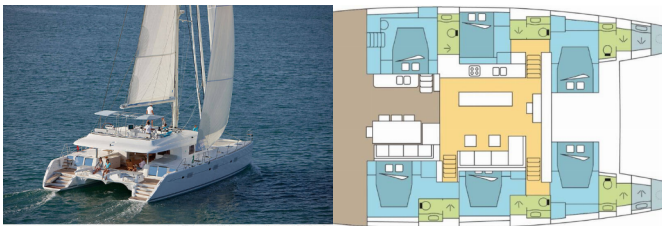

LAGOON 620

DREAM PALMA (2020)

Silver Sail Ltd • Kralja Zvonimira 14 • 21000 Split • Croatia

Phone: +385 99 2608 224

E-mail: info@silversail.hr

Web: www.silversail.hr

Yacht Base	Nassau, Palm Cay Marina, Bahamas
Yacht ID	1092
Yacht Brands	Lagoon
Yacht Name	DREAM PALMA
Production Year	2020
Length	62 Ft
Cabins	6 + 2
Berths	12 + 2
Persons	12
WC/Shower	6 + 2

COMFORT: Cockpit cushions

DECK: Bimini top, Cockpit fridge, Cockpit table, Cockpit/stern, outside shower, Davit, Dinghy, Electric anchor windlass, Outboard engine, Swimming ladder

ENTERTAINMENT: MP3 Jack-Ipod, Outdoor speakers, Radio