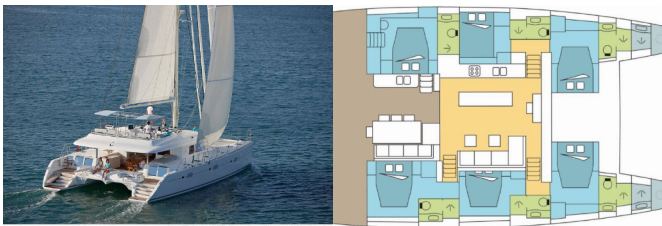

LAGOON 620

DREAM PALMA (2020)

Silver Sail Ltd • Kralja Zvonimira 14 • 21000 Split • Croatia

Phone: +385 99 2608 224

E-mail: info@silversail.hr

Web: www.silversail.hr

Yacht Base	Athens, Alimos Marina, Greece
Yacht ID	1092
Yacht Brands	Lagoon
Yacht Name	DREAM PALMA
Production Year	2020
Length	62 Ft
Cabins	6 + 2
Berths	12 + 2
Persons	12
WC/Shower	6 + 2

COMFORT: Cockpit cushions

DECK: Bimini top, Cockpit fridge, Cockpit table, Cockpit/stern, outside shower, Davit, Dinghy, Electric anchor windlass, Outboard engine, Swimming ladder

ENTERTAINMENT: MP3 Jack-Ipod, Outdoor speakers, Radio