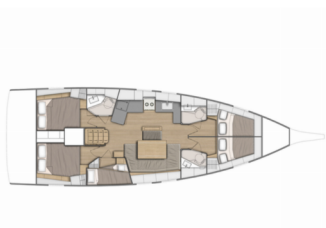

OCEANIS 46.1

Mary Too (2022)

Silver Sail Ltd • Kralja Zvonimira 14 • 21000 Split • Croatia

Phone: +385 99 2608 224

E-mail: info@silversail.hr

Web: www.silversail.hr

Yacht Base	Athens, Alimos Marina, Greece
Yacht ID	10919
Yacht Brands	Beneteau
Yacht Name	Mary Too
Production Year	2022
Length	48 Ft
Cabins	5
Berths	10 + 2
WC/Shower	3

COMFORT: Blankets, Pillows

DECK: Anchor, Bathing platform, Bimini top, Cockpit/stern, outside shower, Dinghy with outboard engine, Sprayhood

ENTERTAINMENT: FUSION sound system, Outdoor speakers, Radio CD player