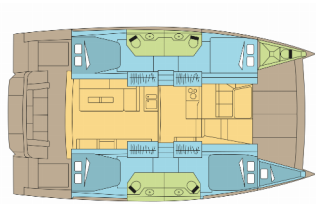

BALI 4.2

CATERINA MARIE (2022)

Silver Sail Ltd • Kralja Zvonimira 14 • 21000 Split • Croatia

Phone: +385 99 2608 224

E-mail: info@silversail.hr

Web: www.silversail.hr

Yacht Base	Lavrion, Main Port, Greece
Yacht ID	10915
Yacht Brands	Catana
Yacht Name	CATERINA MARIE
Production Year	2022
Length	42 Ft
Cabins	4 + 1
Berths	8 + 1
Persons	9
WC/Shower	4 + 1