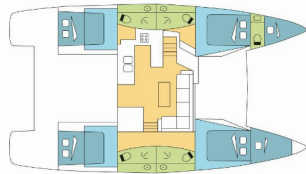

Silver Sail Ltd • Kralja Zvonimira 14 • 21000 Split • Croatia

Phone: +385 99 2608 224

E-mail: info@silversail.hr

Web: www.silversail.hr