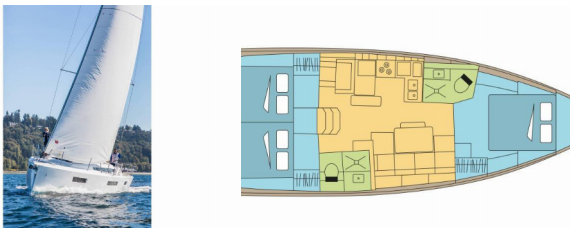

SUN ODYSSEY 440

LATIKA (2022)

Silver Sail Ltd • Kralja Zvonimira 14 • 21000 Split • Croatia

Phone: +385 99 2608 224

E-mail: info@silversail.hr

Web: www.silversail.hr

Yacht Base	BVI, Hodge's Creek Marina, British Virgin Islands
Yacht ID	10905
Yacht Brands	Jeanneau
Yacht Name	LATIKA
Production Year	2022
Length	43 Ft
Cabins	3
Berths	6
Persons	6
WC/Shower	2