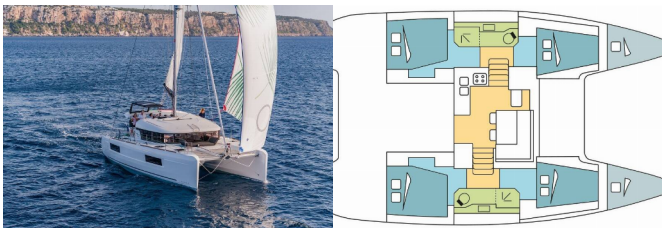

LAGOON 40

SOUTHERN CROSS (2022)

Silver Sail Ltd • Kralja Zvonimira 14 • 21000 Split • Croatia

Phone: +385 99 2608 224

E-mail: info@silversail.hr

Web: www.silversail.hr

Yacht Base	Nassau, Palm Cay Marina, Bahamas
Yacht ID	10882
Yacht Brands	Lagoon
Yacht Name	SOUTHERN CROSS
Production Year	2022
Length	39 Ft
Cabins	4 + 2
Berths	8 + 2 + 2
Persons	12
WC/Shower	2

COMFORT: Cockpit cushions

DECK: Bimini top, Cockpit table, Cockpit/stern, outside shower, Dinghy, Electric anchor windlass, Outboard engine, Swimming ladder

ENTERTAINMENT: Fusion radio, Outdoor speakers