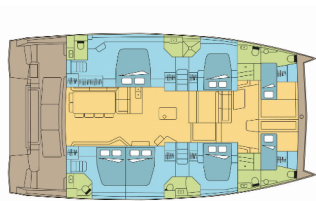

BALI 5.4

Yepa II (2021)

Silver Sail Ltd • Kralja Zvonimira 14 • 21000 Split • Croatia

Phone: +385 99 2608 224

E-mail: info@silversail.hr

Web: www.silversail.hr

Yacht Base	Nassau, Palm Cay Marina, Bahamas
Yacht ID	10878
Yacht Brands	Catana
Yacht Name	Yepa II
Production Year	2021
Length	55 Ft
Cabins	5 + 2
Berths	10 + 2
Persons	12
WC/Shower	5 + 2

COMFORT: Cockpit cushions

DECK: Bimini top, Cockpit table, Cockpit/stern, outside shower, Davit, Dinghy, Electric anchor windlass, Grill/Barbecue/Plancha, Hydraulic lifting swimming platform, Outboard engine