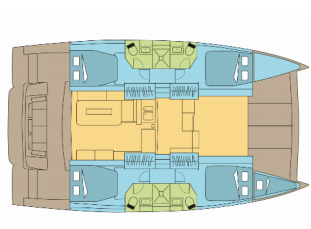

BALI 4.2

Invictus (2021)

Silver Sail Ltd • Kralja Zvonimira 14 • 21000 Split • Croatia

Phone: +385 99 2608 224

E-mail: info@silversail.hr

Web: www.silversail.hr

Yacht Base	Nassau, Palm Cay Marina, Bahamas
Yacht ID	10877
Yacht Brands	Catana
Yacht Name	Invictus
Production Year	2021
Length	42 Ft
Cabins	4 + 1
Berths	8 + 1
Persons	9
WC/Shower	4