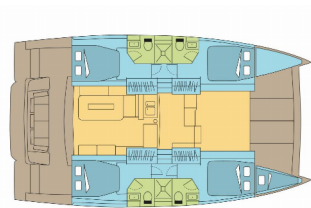

BALI 4.2

Le Grand Bleu (2021)

Silver Sail Ltd • Kralja Zvonimira 14 • 21000 Split • Croatia

Phone: +385 99 2608 224

E-mail: info@silversail.hr

Web: www.silversail.hr

Yacht Base	BVI, Hodge's Creek Marina, British Virgin Islands
Yacht ID	10874
Yacht Brands	Catana
Yacht Name	Le Grand Bleu
Production Year	2021
Length	42 Ft
Cabins	4 + 1
Berths	8 + 1
Persons	9
WC/Shower	4