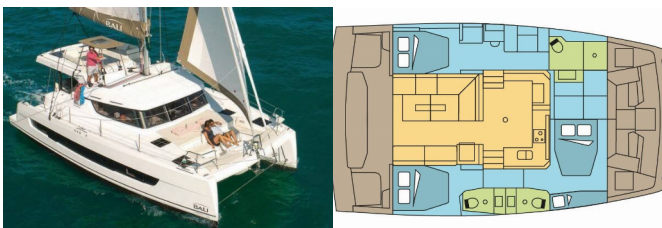

BALI CATSPACE OW
MADISON GRAHAM 2 (2021)

Silver Sail Ltd • Kralja Zvonimira 14 • 21000 Split • Croatia

Phone: +385 99 2608 224

E-mail: info@silversail.hr

Web: www.silversail.hr

Yacht Base	Marsh Harbour, Conch Inn Marina, Bahamas
Yacht ID	10871
Yacht Brands	Catana
Yacht Name	MADISON GRAHAM 2
Production Year	2021
Length	40 Ft
Cabins	3
Berths	6
Persons	7
WC/Shower	3

COMFORT: Cockpit cushions

DECK: Bimini top, Cockpit table, Cockpit/stern, outside shower, Davit, Dinghy, Electric anchor windlass, Flybridge, Grill/Barbecue/Plancha, Outboard engine, Swimming ladder

ENTERTAINMENT: Fusion radio, Outdoor speakers

SAFETY: VHF radio

SAILS: Electric main sail winch, Lazy bag, Lazy jacks

YACHT ELECTRICS: 110V socket, 12V Socket, Air Conditioning, Converter 220V/110V, Generator, Inverter, Shore power cable, Solar panels