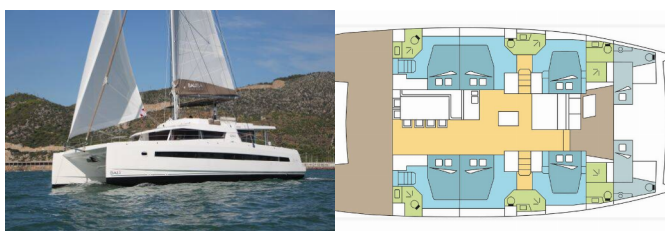

## BALI 5.4

DREAM JAMESBY\_DB (2020)

Silver Sail Ltd • Kralja Zvonimira 14 • 21000 Split • Croatia

Phone: +385 99 2608 224

E-mail: info@silversail.hr

Web: www.silversail.hr

<b>Yacht Base</b>	Martinique, Le Marin, Caribbean
<b>Yacht ID</b>	10868
<b>Yacht Brands</b>	Catana
<b>Yacht Name</b>	DREAM JAMESBY_DB
<b>Production Year</b>	2020
<b>Length</b>	55 Ft
<b>Cabins</b>	6 + 2
<b>Berths</b>	12 + 2
<b>Persons</b>	12
<b>WC/Shower</b>	6 + 2

**COMFORT:** Cockpit cushions

**DECK:** Bimini top, Cockpit table, Cockpit/stern, outside shower, Davit, Dinghy, Electric anchor windlass, Grill/Barbecue/Plancha, Outboard engine

**ENTERTAINMENT:** Outdoor speakers, Radio