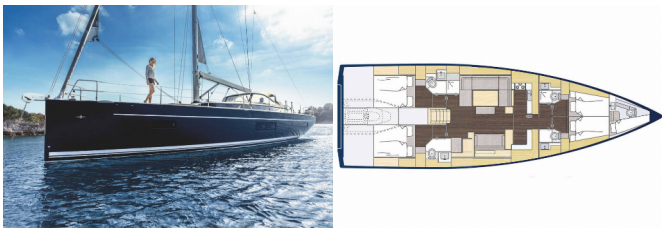

BAVARIA C57 STYLE

Promitheas (2021)

Silver Sail Ltd • Kralja Zvonimira 14 • 21000 Split • Croatia

Phone: +385 99 2608 224

E-mail: info@silversail.hr

Web: www.silversail.hr

Yacht Base	Athens, Alimos Marina, Greece
Yacht ID	10863
Yacht Brands	Bavaria
Yacht Name	Promitheas
Production Year	2021
Length	55 Ft
Cabins	4 + 1
Berths	8 + 2
Persons	10
WC/Shower	4 + 1

DECK: Bimini top, Electric anchor windlass, Sprayhood, Teak cockpit

ENTERTAINMENT: Outdoor speakers, Radio CD mp3 player

GALLEY: Hot water

INTERIOR: Electric toilet

NAVIGATION: Autopilot, Bow thruster, GPS chart plotter - cockpit, Wind instrument/Anemometer