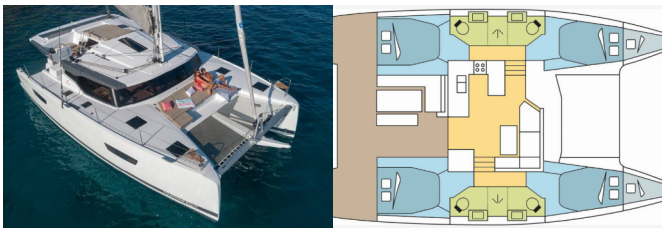

FONTAINE PAJOT ASTREA 42

AMELY 1 (2022)

Silver Sail Ltd • Kralja Zvonimira 14 • 21000 Split • Croatia

Phone: +385 99 2608 224

E-mail: info@silversail.hr

Web: www.silversail.hr

Yacht Base	Antigua, Jolly Harbour Marina, Caribbean
Yacht ID	10835
Yacht Brands	Fountaine Pajot
Yacht Name	AMELY 1
Production Year	2022
Length	41 Ft
Cabins	4 + 2
Berths	8 + 2
Persons	12
WC/Shower	4

COMFORT: Cockpit cushions

DECK: Bimini top, Cockpit fridge, Cockpit table, Cockpit/stern, outside shower, Dinghy, Electric anchor windlass, Grill/Barbecue/Plancha, Swimming ladder

ENTERTAINMENT: Fusion radio, Outdoor speakers, Radio