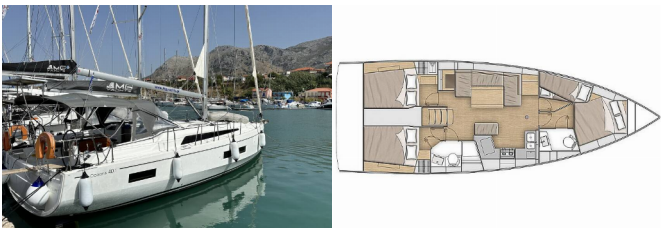

OCEANIS 40.1

Taylor (2021)

Silver Sail Ltd • Kralja Zvonimira 14 • 21000 Split • Croatia

Phone: +385 99 2608 224

E-mail: info@silversail.hr

Web: www.silversail.hr

Yacht Base	Lefkas, D-Marin, Greece
Yacht ID	10830
Yacht Brands	Beneteau
Yacht Name	Taylor
Production Year	2021
Length	42 Ft
Cabins	4
Berths	8 + 2
WC/Shower	2

DECK: Dinghy, Electric anchor windlass

ENTERTAINMENT: Bluetooth player, Outdoor speakers

INTERIOR: Convertible table in salon, Electric fans, Electric toilet

NAVIGATION: Autopilot, Bow thruster, GPS chart plotter - cockpit