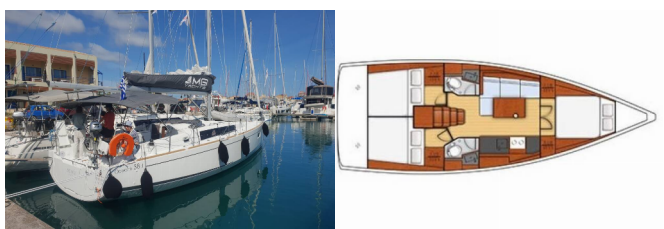

**DECK:** Bathing platform, Dinghy, Electric anchor windlass, Gangway

**ENTERTAINMENT:** Bluetooth player, Outdoor speakers

**INTERIOR:** Convertible table, Electric fans, Electric toilet

**NAVIGATION:** Bow thruster, GPS chart plotter - cockpit

**YACHT ELECTRICS:** Batteries, Solar panels, USB sockets

<b>Yacht Base</b>	Paleros, Greece
<b>Yacht ID</b>	10823
<b>Yacht Brands</b>	Beneteau
<b>Yacht Name</b>	The Boss
<b>Production Year</b>	2021
<b>Length</b>	38 Ft
<b>Cabins</b>	3
<b>Berths</b>	6 + 2
<b>WC/Shower</b>	2