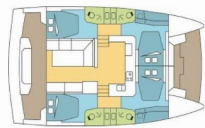

BALI CATSPACE

ANGELO (2021)

Silver Sail Ltd • Kralja Zvonimira 14 • 21000 Split • Croatia

Phone: +385 99 2608 224

E-mail: info@silversail.hr

Web: www.silversail.hr

Yacht Base	Martinique, Le Marin, Caribbean
Yacht ID	10821
Yacht Brands	Catana
Yacht Name	ANGELO
Production Year	2021
Length	40 Ft
Cabins	4
Berths	8
Persons	10
WC/Shower	4

COMFORT: Cockpit cushions

DECK: Cockpit table, Cockpit/stern, outside shower, Davit, Dinghy, Electric anchor windlass, Flybridge, Outboard engine

ENTERTAINMENT: Fusion radio

GALLEY: Freezer, Hot water, Ice maker, Refrigerator

INTERIOR: Electric fans in cabins, Electric toilet

NAVIGATION: Autopilot, Depthsounder, GPS chart plotter, Speedometer (Speed log), Wind instrument/Anemometer

SAFETY: VHF radio

SAILS: Electric winch, Lazy bag, Lazy jacks