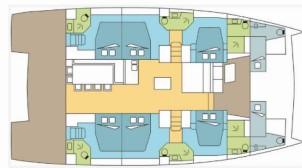

BALI 5.4

IDRIL (2021)

Silver Sail Ltd • Kralja Zvonimira 14 • 21000 Split • Croatia

Phone: +385 99 2608 224

E-mail: info@silversail.hr

Web: www.silversail.hr

Yacht Base	Polynesia, Raiatea, French Polynesia
Yacht ID	10818
Yacht Brands	Catana
Yacht Name	IDRIL
Production Year	2021
Length	55 Ft
Cabins	6 + 2
Berths	12 + 2
Persons	14
WC/Shower	6 + 2

COMFORT: Cockpit cushions

DECK: Bimini top, Cockpit table, Cockpit/stern, outside shower, Davit, Dinghy, Electric anchor windlass, Flybridge, Swimming ladder

ENTERTAINMENT: Outdoor speakers, Radio

GALLEY: Freezer, Ice maker, Refrigerator

INTERIOR: Electric fans in cabins

NAVIGATION: Autopilot, GPS chart plotter, Wind/speed/depth instruments

SAFETY: VHF radio

SAILS: Electric winch, Lazy bag, Lazy jacks

YACHT ELECTRICS: 12V Socket, 220V socket, Air Conditioning, Generator, Inverter, Solar panels, Watermaker - desalinator, WC pump