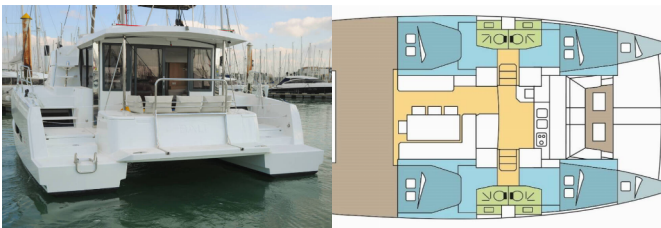

BALI 4.1

LINDIR (2021)

Silver Sail Ltd • Kralja Zvonimira 14 • 21000 Split • Croatia

Phone: +385 99 2608 224

E-mail: info@silversail.hr

Web: www.silversail.hr

Yacht Base	Polynesia, Raiatea, French Polynesia
Yacht ID	10817
Yacht Brands	Catana
Yacht Name	LINDIR
Production Year	2021
Length	41 Ft
Cabins	4 + 2
Berths	8 + 2 + 2
Persons	12
WC/Shower	4

COMFORT: Cockpit cushions

DECK: Bimini top, Cockpit table, Cockpit/stern, outside shower, Davit, Dinghy with outboard engine, Electric anchor windlass, Flybridge, Swimming ladder

ENTERTAINMENT: Outdoor speakers, Radio