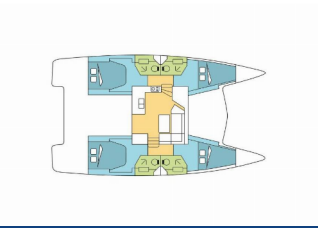

<b>Yacht Base</b>	Guadeloupe, La Marina Bas Du Fort, Caribbean
<b>Yacht ID</b>	10815
<b>Yacht Brands</b>	Fountaine Pajot
<b>Yacht Name</b>	SALAKO II
<b>Production Year</b>	2020
<b>Length</b>	38 Ft
<b>Cabins</b>	4
<b>Berths</b>	8 + 2
<b>Persons</b>	10
<b>WC/Shower</b>	4

**COMFORT:** Cockpit cushions

**DECK:** Bimini top, Cockpit table, Cockpit/stern, outside shower, Davit, Dinghy, Electric anchor windlass, Swimming ladder

**ENTERTAINMENT:** Fusion radio

**GALLEY:** Oven, Refrigerator, Stove

**INTERIOR:** Convertible table, Convertible table in salon, Electric fans in cabins, Electric toilet

**NAVIGATION:** Autopilot, Depthsounder, GPS chart plotter, Speedometer (Speed log), Wind instrument/Anemometer