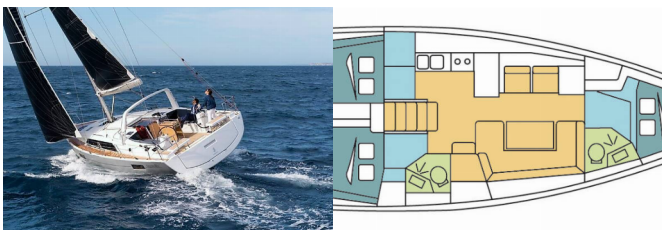

Silver Sail Ltd • Kralja Zvonimira 14 • 21000 Split • Croatia

Phone: +385 99 2608 224

E-mail: info@silversail.hr

Web: www.silversail.hr

Yacht Base	BVI, Hodge's Creek Marina, British Virgin Islands
Yacht ID	10809
Yacht Brands	Beneteau
Yacht Name	SYRMA_DB
Production Year	2018
Length	41 Ft
Cabins	3
Berths	6 + 2
Persons	8
WC/Shower	2

COMFORT: Cockpit cushions

DECK: Bimini top, Cockpit table, Cockpit/stern, outside shower, Sprayhood

ENTERTAINMENT: Outdoor speakers, Radio CD player

GALLEY: Kitchen utensils (Galley equipment, cutlery), Oven, Refrigerator, Stove

INTERIOR: Convertible table, Electric fans in cabins, Electric toilet

NAVIGATION: Autopilot, Depthsounder, GPS chart plotter, Speedometer (Speed log), Wind instrument/Anemometer

SAFETY: VHF radio

SAILS: Lazy bag, Lazy jacks